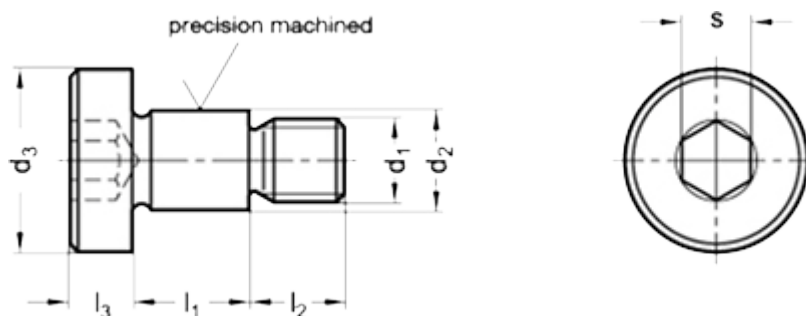

Article number: 207321M688ST
Description: E+G Shoulder screw
GN 732.1-M6-8-8-ST

Measures

Application example

d1	= M 6
d2	= 8 -0.05/-0.08
d3	= 14
l1 +0.20/+0.13	= 8
l2	= 8
l3	= 4
s	= 4
Weight in (g)	= 9