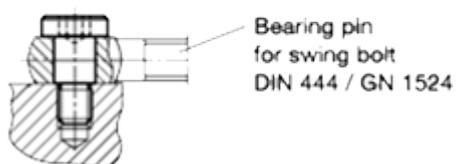

Article number: 207321M688ST
Description: E+G Shoulder screw
GN 732.1-M6-8-8-ST

Measures

Application example

d1	= M 6
d2	= 8 -0.05/-0.08
d3	= 14
l1 +0.20/+0.13	= 8
l2	= 8
l3	= 4
s	= 4
Weight in (g)	= 9